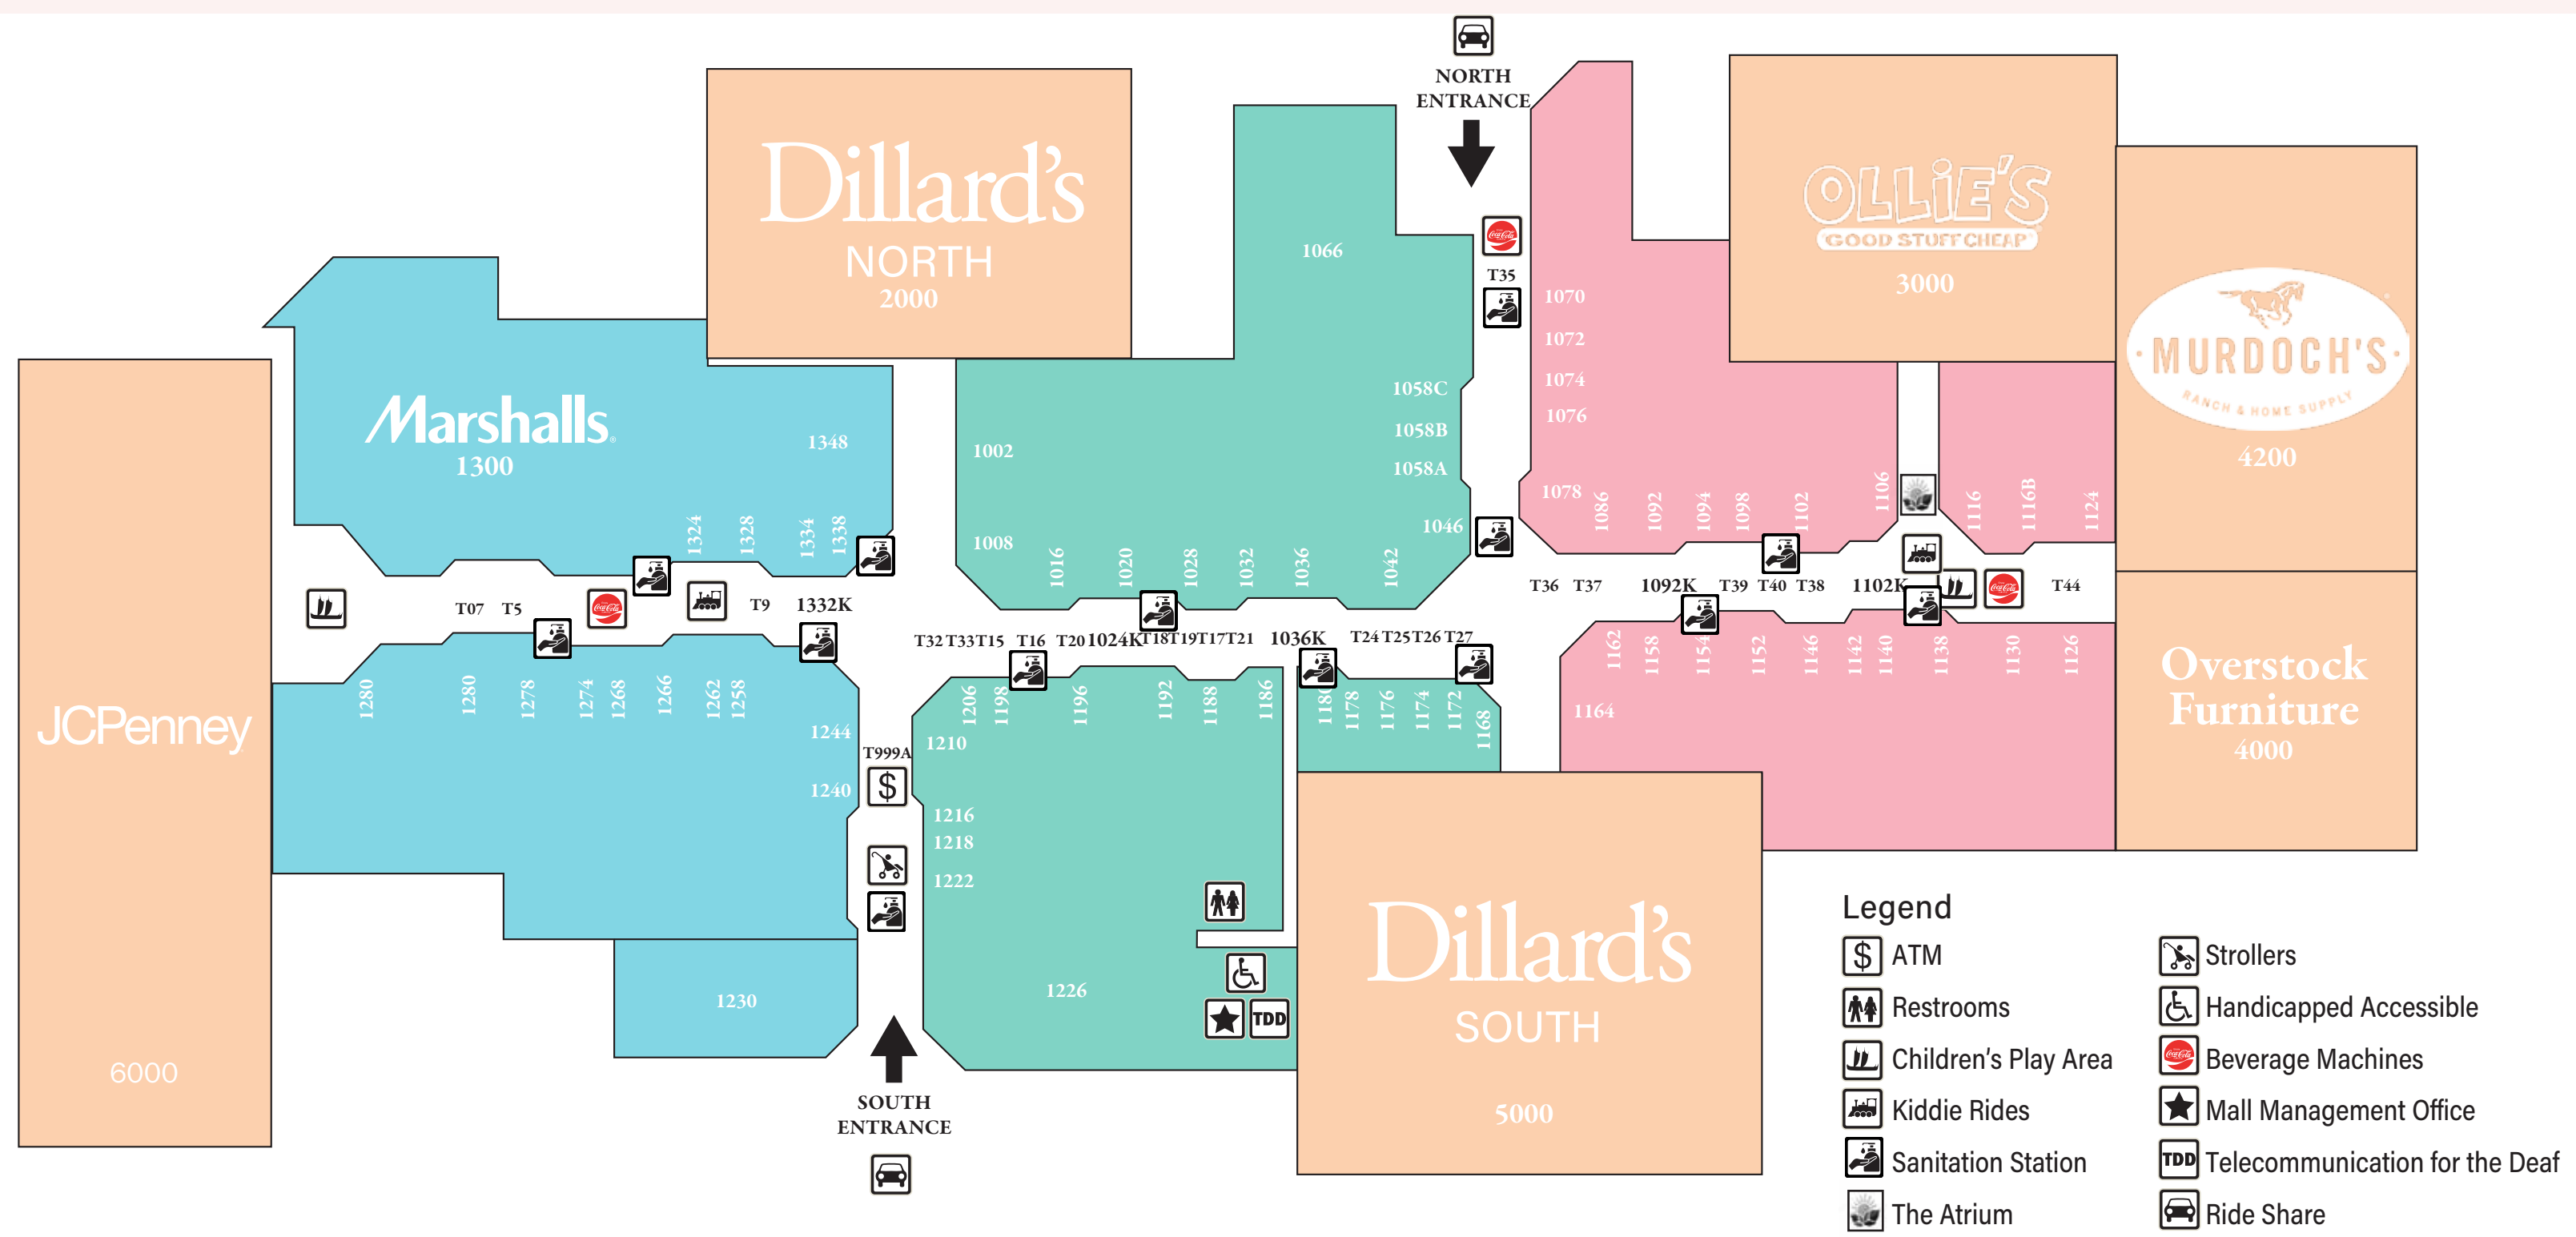

## IN SUMMER FUN

### DEPARTMENT STORES

- Dillard's Women's 5000
- Dillard's Men's 2000
- JCPenney 6000
- Marshalls 1300
- Murdoch's Ranch & Home Supply 4200
- Ollie's Bargain Outlet 3000
- Ulta 1226

### INTERACTIVE ENTERTAINMENT

- The Adult Literacy Council T01
- America Bitcoin T999A
- The Bloo Kangaroo (Arcade) 1070
- Boxing Arcade K1316
- Concho Valley Homepage/KLST 1348
- Engage T-Shirt Co. 1002
- Entertainment Solutions Kiddie Rides T10/T42
- GLO-N-ONE 1138
- Relax & Recharge T5/T41
- Innovative Foto Booth T9/T25
- King Vending T06
- Skyline Aviation 1162
- Jurassic Arcade K1332
- Smartecarte T13
- Sweet City T4/T11/T34
- Wishing Well T14

### SHOES

- Dillard's 2000/5000
- Encore/The Shoe Department 1280
- Finish Line 1146
- Hibbett Sports 1274
- JCPenney 6000
- Journey's 1198