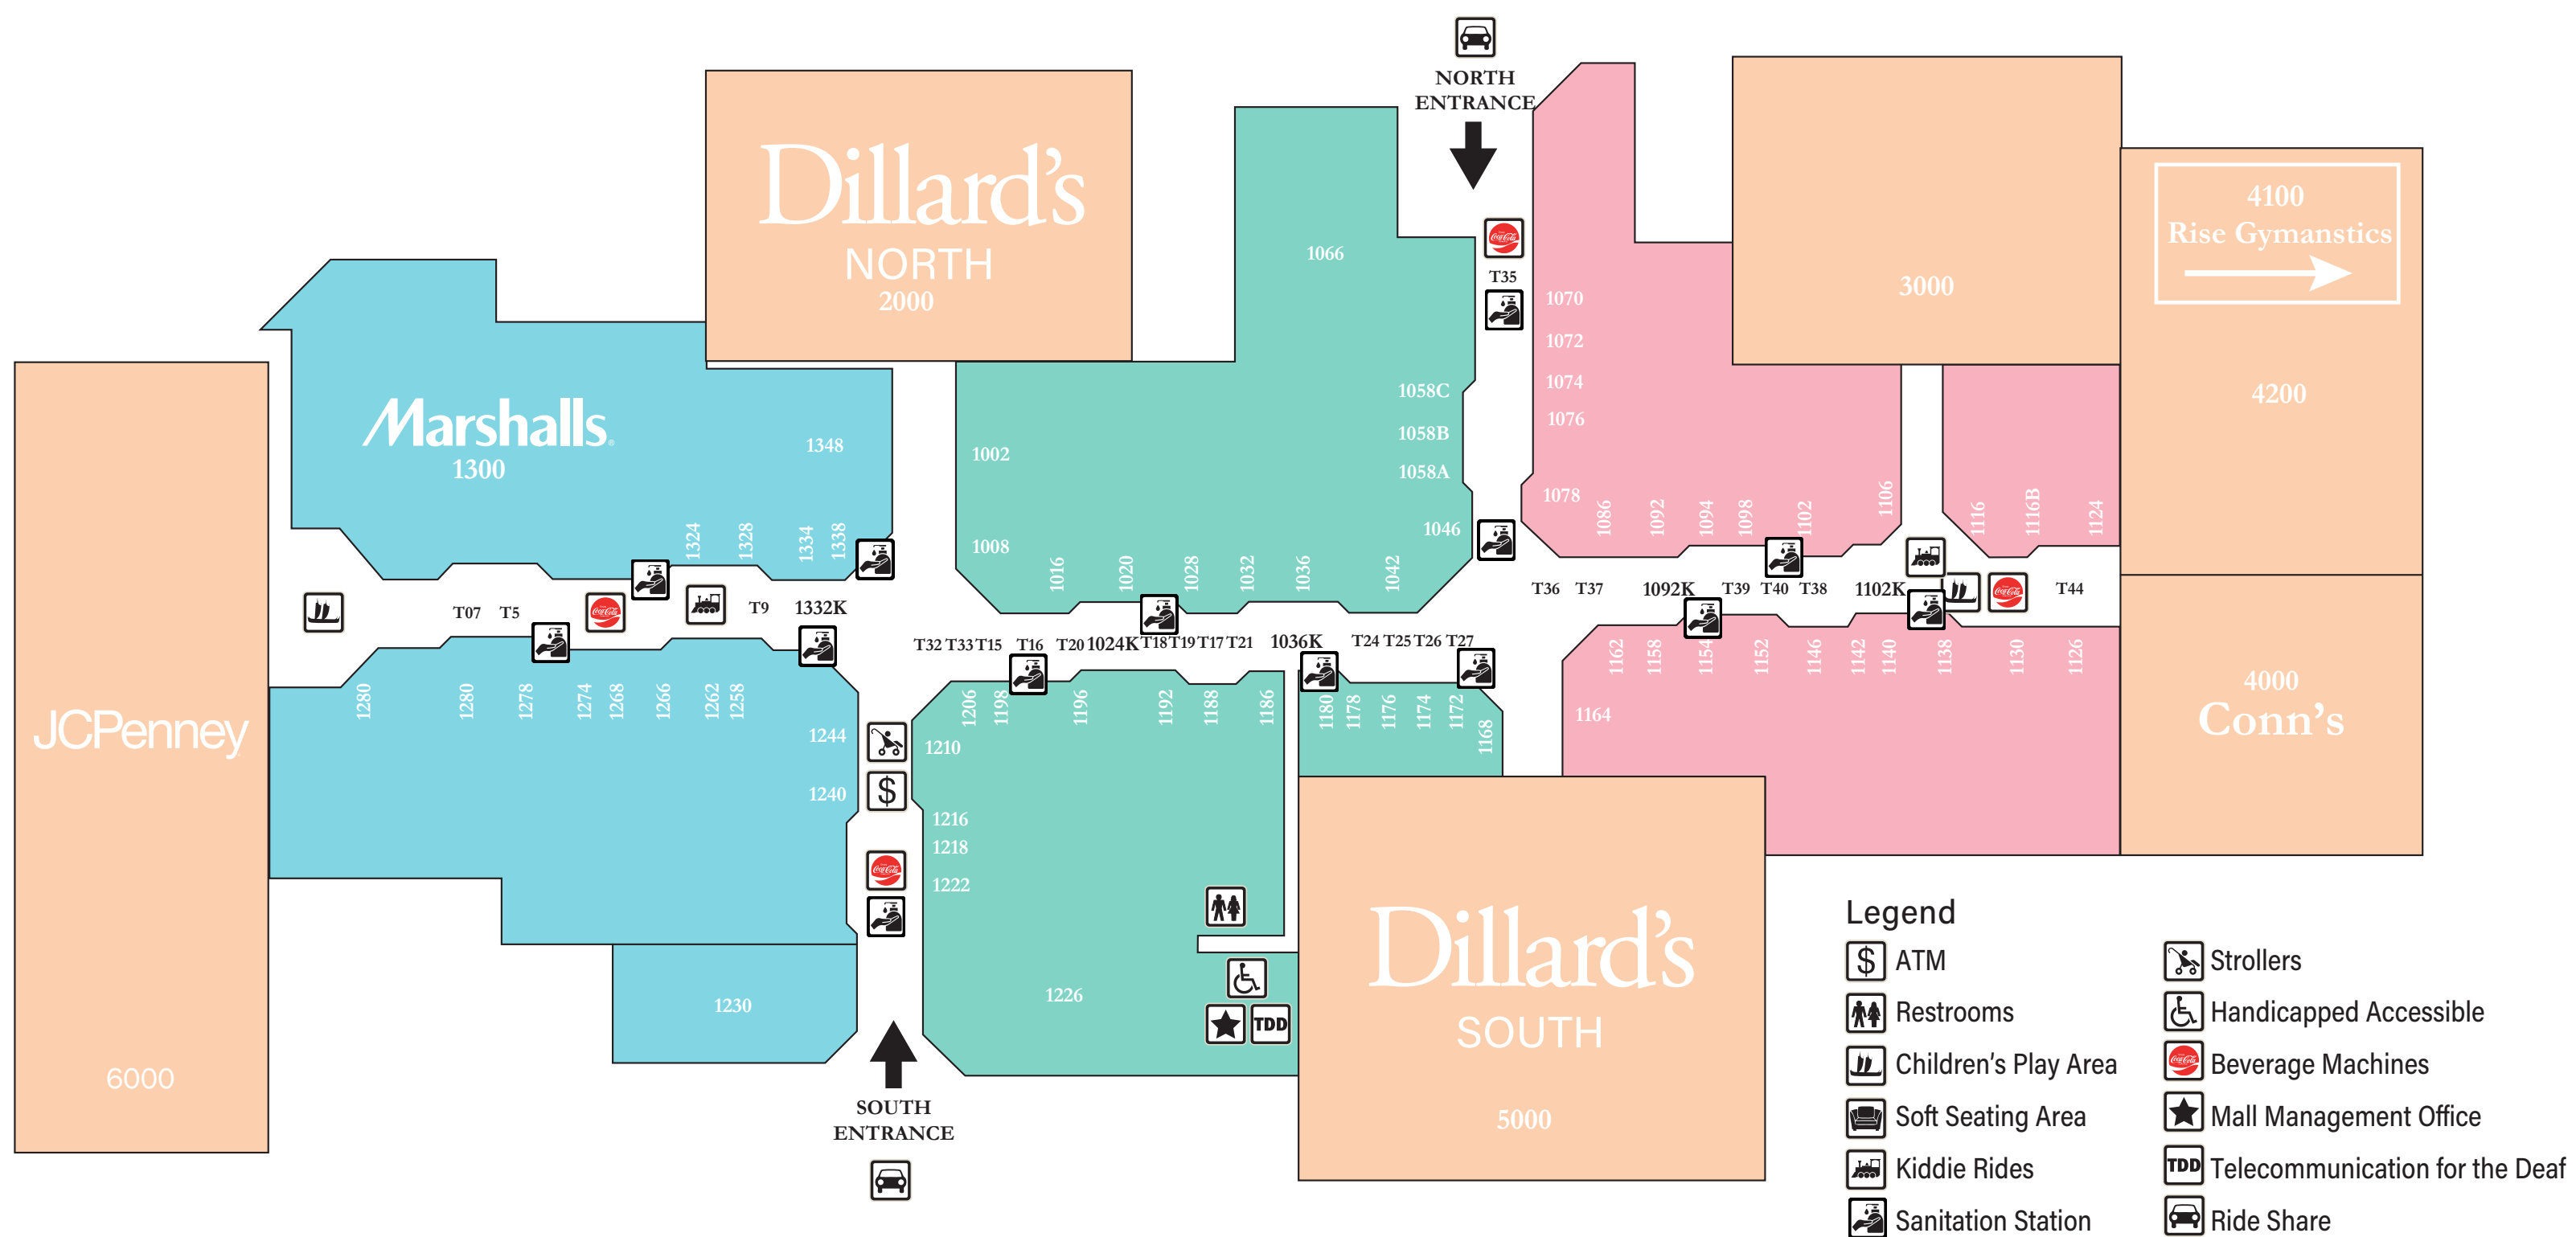

Delightfully

DEPARTMENT STORES

- Conn's HomePlus 4000
- Dillard's Women's 5000
- Dillard's Men's 2000
- JCPenney 6000
- Marshalls 1300
- Ulta 1226

CELLULAR

- Cell Phone Cellutions 1176
- Cell Phone & PC Repair 1222
- Verizon (Mobile Destination) 1174

ELECTRONICS

- Cell Phone Cellutions 1176
- Cell Phone & PC Repair 1222
- Conn's HomePlus 4000

INTERACTIVE ENTERTAINMENT

- The Adult Literacy Council T21
- The Bloo Kangaroo (Arcade) 1070
- Concho Valley Homepage/KSLT 1348
- Engage T-Shirt Co. 1002
- GLO-N-ONE 1138
- Relax & Recharge T7/T44
- Innovative Foto Booth T9/T25
- King Vending T06
- Skyline Aviation 1162
- Jurassic Arcade K1332
- South Mountain Kiddie Rides T10/T42
- Smarte Carte T13
- Sweet City T11/T34/T45
- Wishing Well T14

FOOD

- Chick-fil-A 1086
- Crazy Fruit 1092K
- Dippin' Dots T40
- En Fu Express 1078
- RJ BBQ 1172

SPECIALTY SERVICES

- Air Force 1240
- Army 1058A
- Bath & Body Works 1158
- Bitcoin Depot T30
- Engage T-Shirt Co. 1002
- Fresh Cuts Barbershop 1116B
- JCPenney Salon 6000
- Jeny Nail & Spa 1074
- Lovely Eyebrows 1076
- Marines 1058C
- Navy 1058B
- Quality Carpet & Tile T32
- Skyline Aviation 1162
- Ulta Salon & Cosmetics 1226

CHILDREN'S APPAREL

- Dillard's Men's 2000
- JCPenney 6000
- Marshalls 1300
- Pretty & Pink Boutique 1020

Legend

- ATM
- Restrooms
- Children's Play Area
- Soft Seating Area
- Kiddie Rides
- Sanitation Station
- Strollers
- Handicapped Accessible
- Beverage Machines
- Mall Management Office
- Telecommunication for the Deaf
- Ride Share